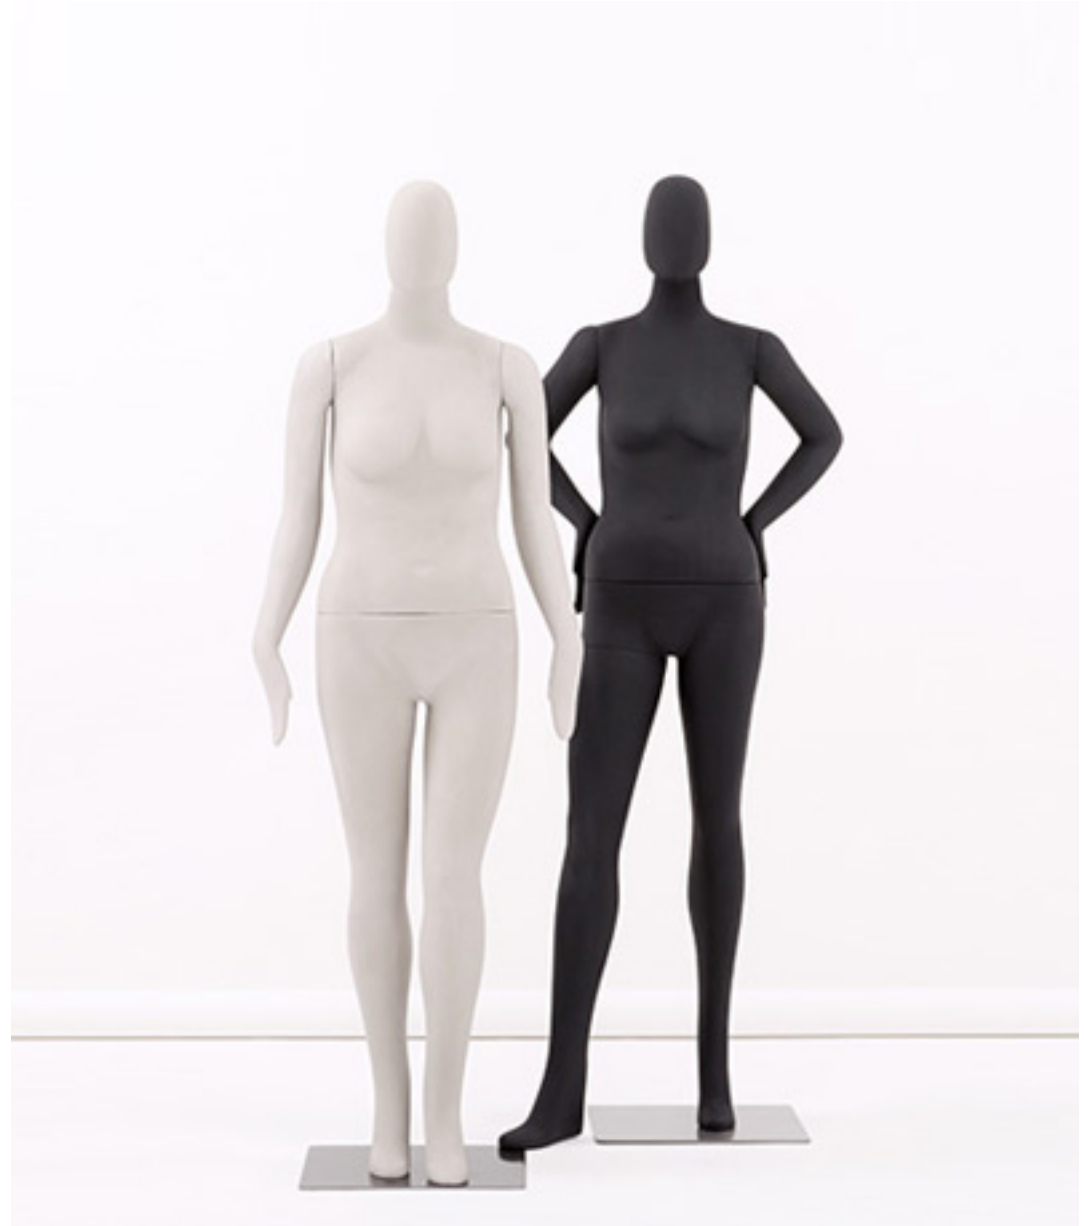

# SIZES

Poses: 2, 16-3

(Left to Right)

Pose: 2

Size: 2

Height: 5'10,"

Bust: 32.5"

Waist: 24"

# SIZES

Poses: 12-1, 8-3

(Left to Right)

Pose: 12-1

Size: 12

Height: 5'10",

Bust: 38.5"

Waist: 30.5",

Hips: 40.5"

Pose: 8-3

Size: 8

Height: 6',

Bust: 35.5"

Waist: 27.5",

Hips: 38.5"

(Dimensions are approximate)